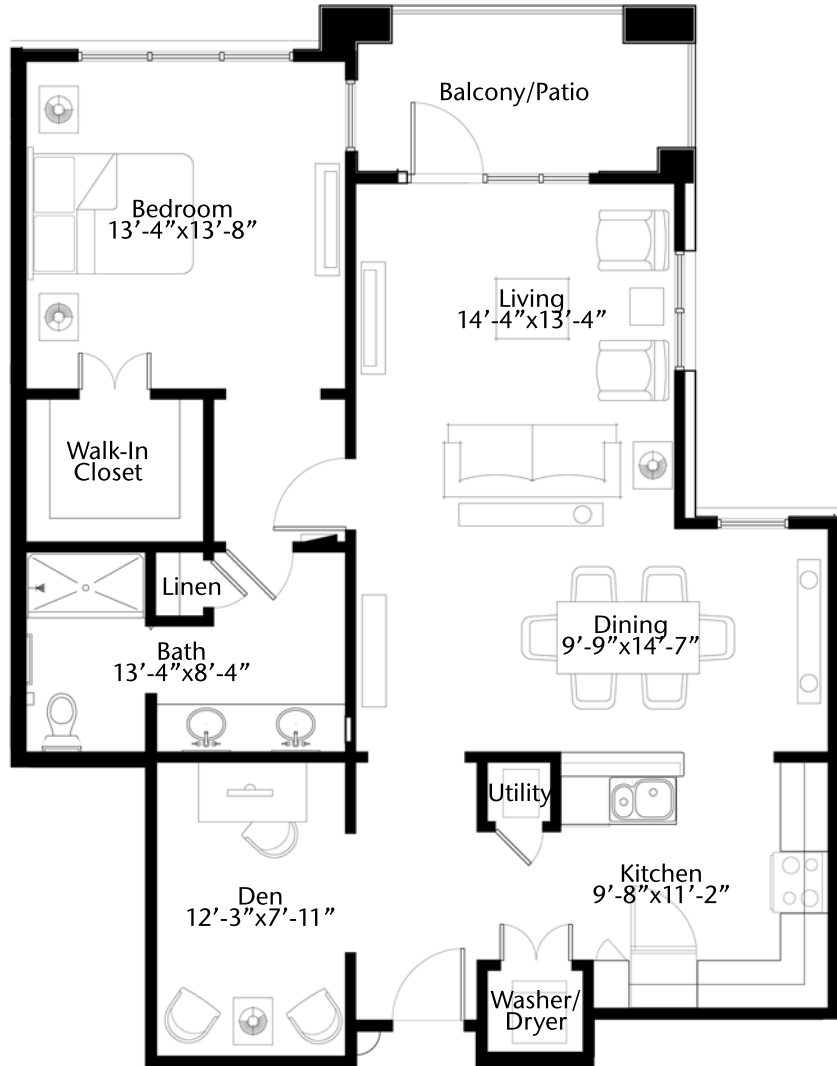

The Gruene

713 square feet

1 Bedroom, 1 Bath

The Comal

813 square feet

1 Bedroom, 1 1/2 Bath

The Medina

923 square feet

Deluxe 1 Bedroom, 1 1/2 Bath

The Llano

985 square feet

1 Bedroom, 1 1/2 Bath With Flex Room

The Frio

1,034 square feet

2 Bedroom, 2 Bath

The San Antonio

1,163 square feet

1 Bedroom Corner Apartment With Den

The Guadalupe

1,201 square feet

2 Bedroom, 2 Bath Corner Apartment

The Nueces

1,321 square feet

2 Bedroom, 2 Bath With Flex Room

The Colorado

1,849 square feet

Premier 2 Bedroom, 2 1/2 Bath With Den

Information Center • 265 Landa Street • New Braunfels, TX 78130 • (830) 625-1324

www.EdenHill.org