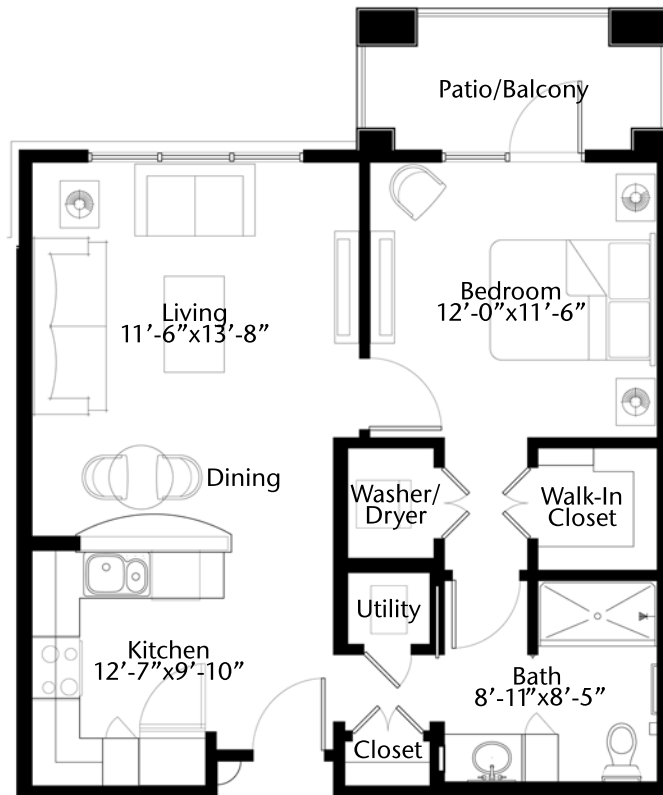

The Gruene

713 square feet

1 Bedroom, 1 Bath

The Comal

813 square feet

1 Bedroom, 1 1/2 Bath

The Medina

923 square feet

Deluxe 1 Bedroom, 1 1/2 Bath

The Llano

985 square feet

1 Bedroom, 1 1/2 Bath With Flex Room

The Frio

1,034 square feet

2 Bedroom, 2 Bath

The San Antonio

1,163 square feet

1 Bedroom Corner Apartment With Den

The Guadalupe

1,201 square feet

2 Bedroom, 2 Bath Corner Apartment

The Nueces

1,321 square feet

2 Bedroom, 2 Bath With Flex Room

The Colorado

1,849 square feet

Premier 2 Bedroom, 2 1/2 Bath With Den

Information Center • 265 Landa Street • New Braunfels, TX 78130 • (830) 625-1324

www.EdenHill.org