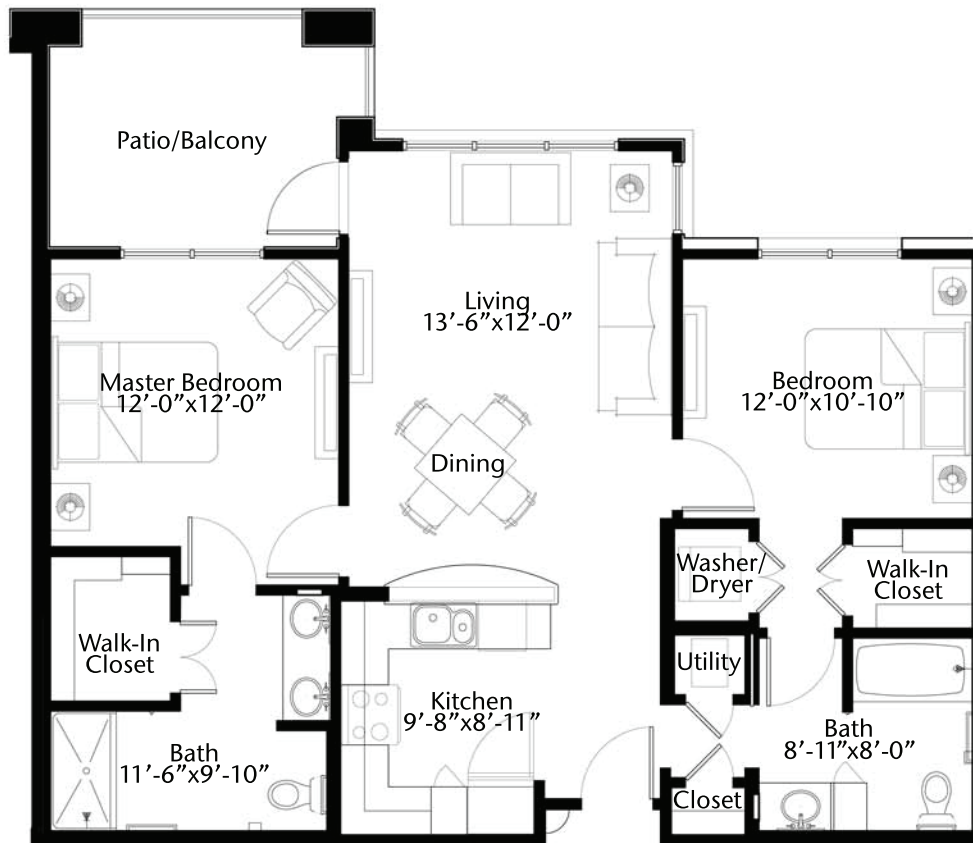

The Gruene

713 square feet

1 Bedroom, 1 Bath

The Comal

813 square feet

1 Bedroom, 1 1/2 Bath

The Medina

923 square feet

Deluxe 1 Bedroom, 1 1/2 Bath

The Llano

985 square feet

1 Bedroom, 1 1/2 Bath With Flex Room

The Frio

1,034 square feet

2 Bedroom, 2 Bath

The San Antonio

1,163 square feet

1 Bedroom Corner Apartment With Den

The Guadalupe

1,201 square feet

2 Bedroom, 2 Bath Corner Apartment

The Nueces

1,321 square feet

2 Bedroom, 2 Bath With Flex Room

The Colorado

1,849 square feet

Premier 2 Bedroom, 2 1/2 Bath With Den

Information Center • 265 Landa Street • New Braunfels, TX 78130 • (830) 625-1324

www.EdenHill.org