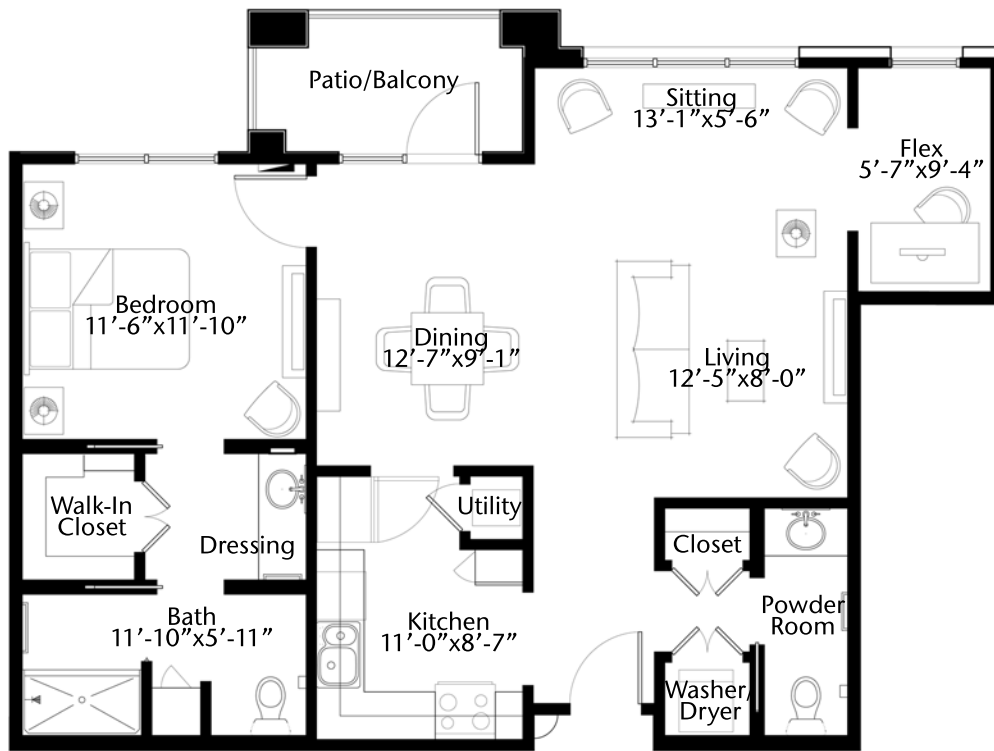

The Gruene

713 square feet

1 Bedroom, 1 Bath

The Comal

813 square feet

1 Bedroom, 1 1/2 Bath

The Medina

923 square feet

Deluxe 1 Bedroom, 1 1/2 Bath

The Llano

985 square feet

1 Bedroom, 1 1/2 Bath With Flex Room

The Frio

1,034 square feet

2 Bedroom, 2 Bath

The San Antonio

1,163 square feet

1 Bedroom Corner Apartment With Den

The Guadalupe

1,201 square feet

2 Bedroom, 2 Bath Corner Apartment

The Nueces

1,321 square feet

2 Bedroom, 2 Bath With Flex Room

The Colorado

1,849 square feet

Premier 2 Bedroom, 2 1/2 Bath With Den

Information Center • 265 Landa Street • New Braunfels, TX 78130 • (830) 625-1324

www.EdenHill.org