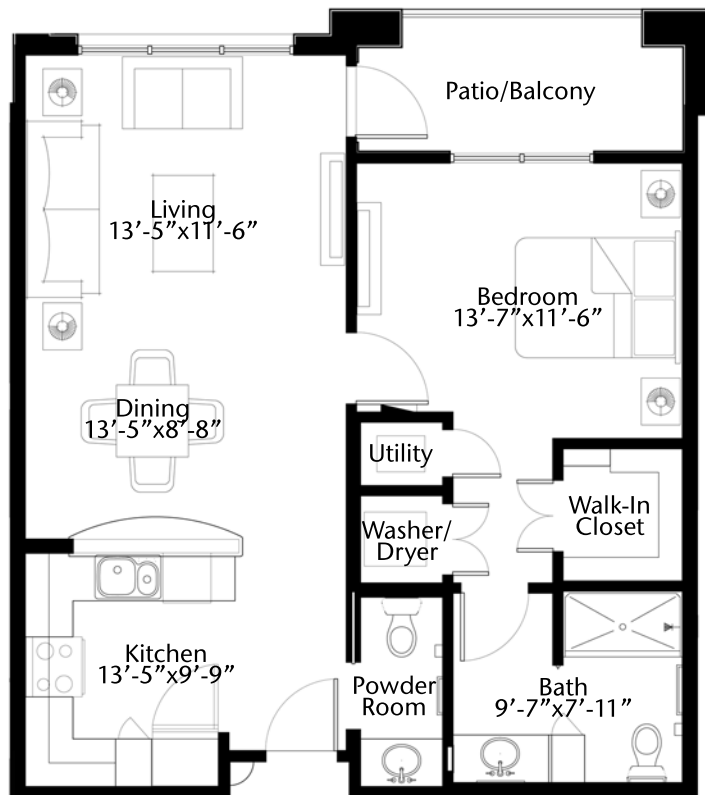

The Gruene

713 square feet

1 Bedroom, 1 Bath

The Comal

813 square feet

1 Bedroom, 1 1/2 Bath

The Medina

923 square feet

Deluxe 1 Bedroom, 1 1/2 Bath

The Llano

985 square feet

1 Bedroom, 1 1/2 Bath With Flex Room

The Frio

1,034 square feet

2 Bedroom, 2 Bath

The San Antonio

1,163 square feet

1 Bedroom Corner Apartment With Den

The Guadalupe

1,201 square feet

2 Bedroom, 2 Bath Corner Apartment

The Nueces

1,321 square feet

2 Bedroom, 2 Bath With Flex Room

The Colorado

1,849 square feet

Premier 2 Bedroom, 2 1/2 Bath With Den

Information Center • 265 Landa Street • New Braunfels, TX 78130 • (830) 625-1324

www.EdenHill.org