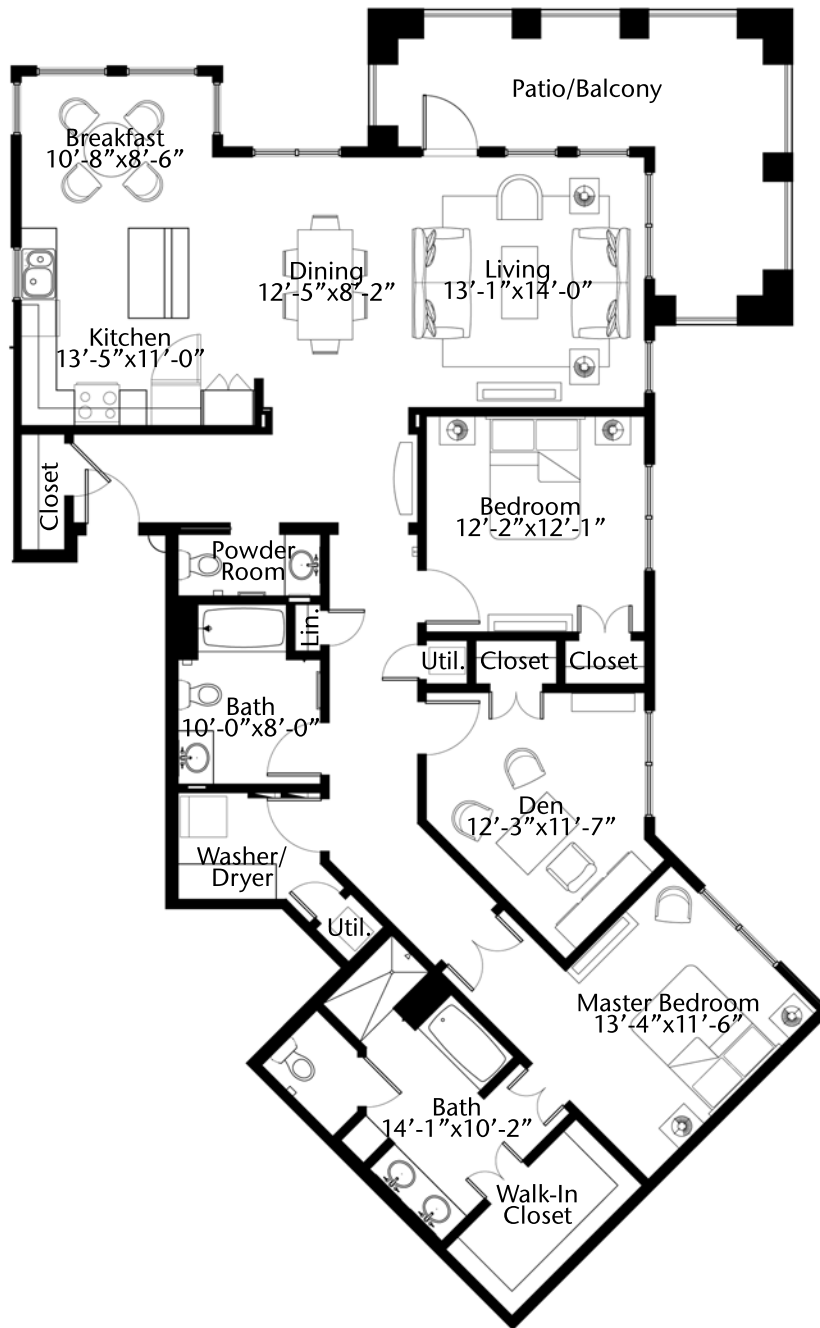

The Gruene

713 square feet

1 Bedroom, 1 Bath

The Comal

813 square feet

1 Bedroom, 1 1/2 Bath

The Medina

923 square feet

Deluxe 1 Bedroom, 1 1/2 Bath

The Llano

985 square feet

1 Bedroom, 1 1/2 Bath With Flex Room

The Frio

1,034 square feet

2 Bedroom, 2 Bath

The San Antonio

1,163 square feet

1 Bedroom Corner Apartment With Den

The Guadalupe

1,201 square feet

2 Bedroom, 2 Bath Corner Apartment

The Nueces

1,321 square feet

2 Bedroom, 2 Bath With Flex Room

The Colorado

1,849 square feet

Premier 2 Bedroom, 2 1/2 Bath With Den

Information Center • 265 Landa Street • New Braunfels, TX 78130 • (830) 625-1324

www.EdenHill.org