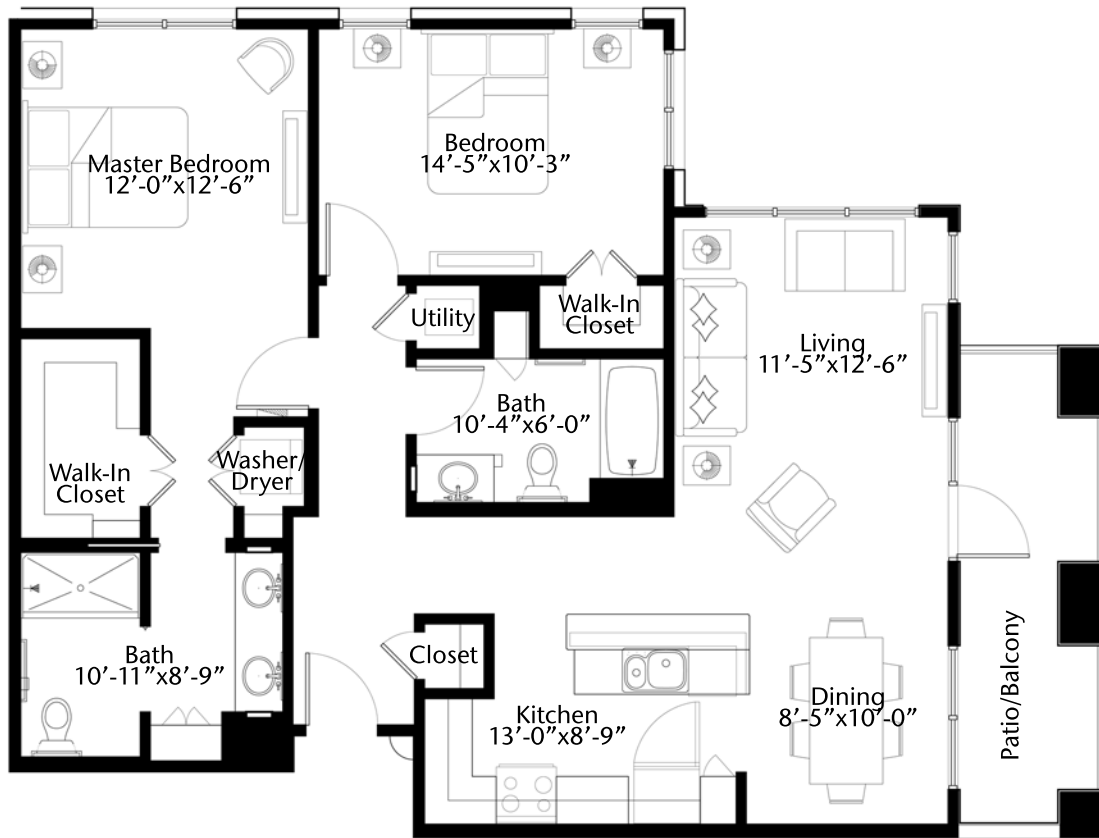

The Gruene

713 square feet

1 Bedroom, 1 Bath

The Comal

813 square feet

1 Bedroom, 1 1/2 Bath

The Medina

923 square feet

Deluxe 1 Bedroom, 1 1/2 Bath

The Llano

985 square feet

1 Bedroom, 1 1/2 Bath With Flex Room

The Frio

1,034 square feet

2 Bedroom, 2 Bath

The San Antonio

1,163 square feet

1 Bedroom Corner Apartment With Den

The Guadalupe

1,201 square feet

2 Bedroom, 2 Bath Corner Apartment

The Nueces

1,321 square feet

2 Bedroom, 2 Bath With Flex Room

The Colorado

1,849 square feet

Premier 2 Bedroom, 2 1/2 Bath With Den

Information Center • 265 Landa Street • New Braunfels, TX 78130 • (830) 625-1324

www.EdenHill.org