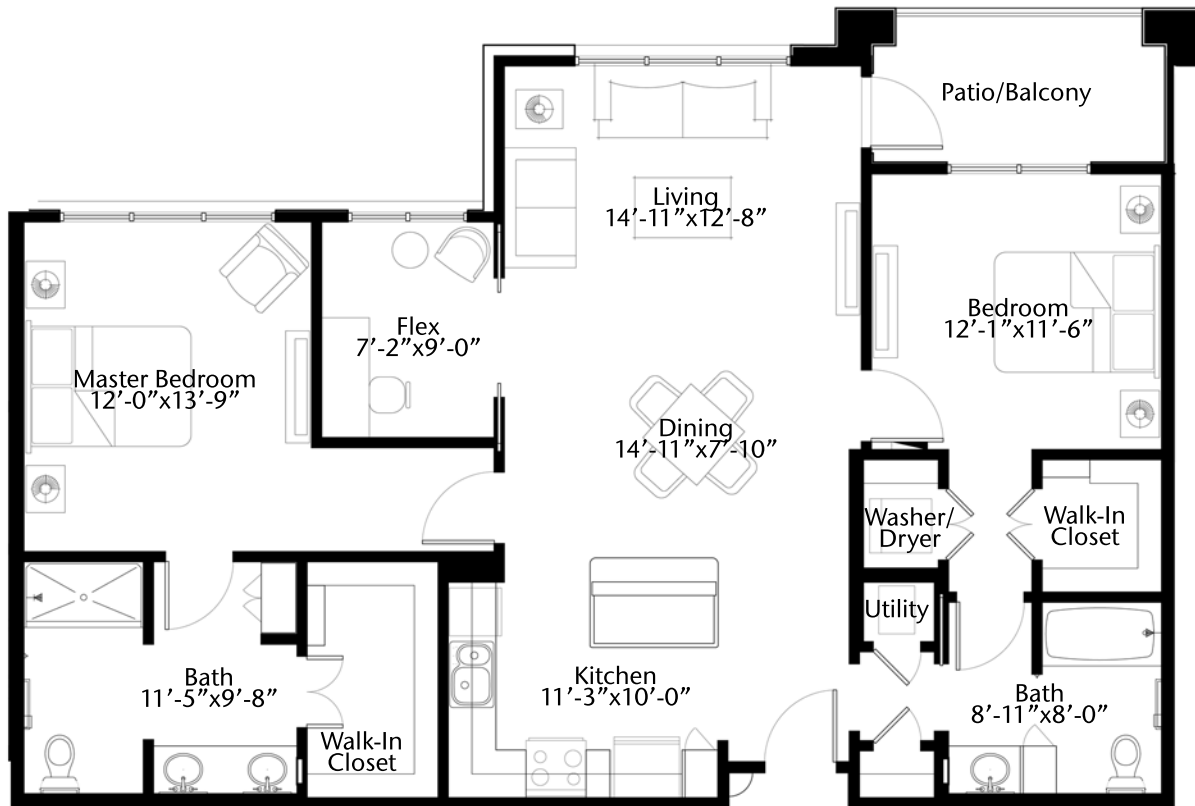

The Gruene

713 square feet

1 Bedroom, 1 Bath

The Comal

813 square feet

1 Bedroom, 1 1/2 Bath

The Medina

923 square feet

Deluxe 1 Bedroom, 1 1/2 Bath

The Llano

985 square feet

1 Bedroom, 1 1/2 Bath With Flex Room

The Frio

1,034 square feet

2 Bedroom, 2 Bath

The San Antonio

1,163 square feet

1 Bedroom Corner Apartment With Den

The Guadalupe

1,201 square feet

2 Bedroom, 2 Bath Corner Apartment

The Nueces

1,321 square feet

2 Bedroom, 2 Bath With Flex Room

The Colorado

1,849 square feet

Premier 2 Bedroom, 2 1/2 Bath With Den

Information Center • 265 Landa Street • New Braunfels, TX 78130 • (830) 625-1324

www.EdenHill.org