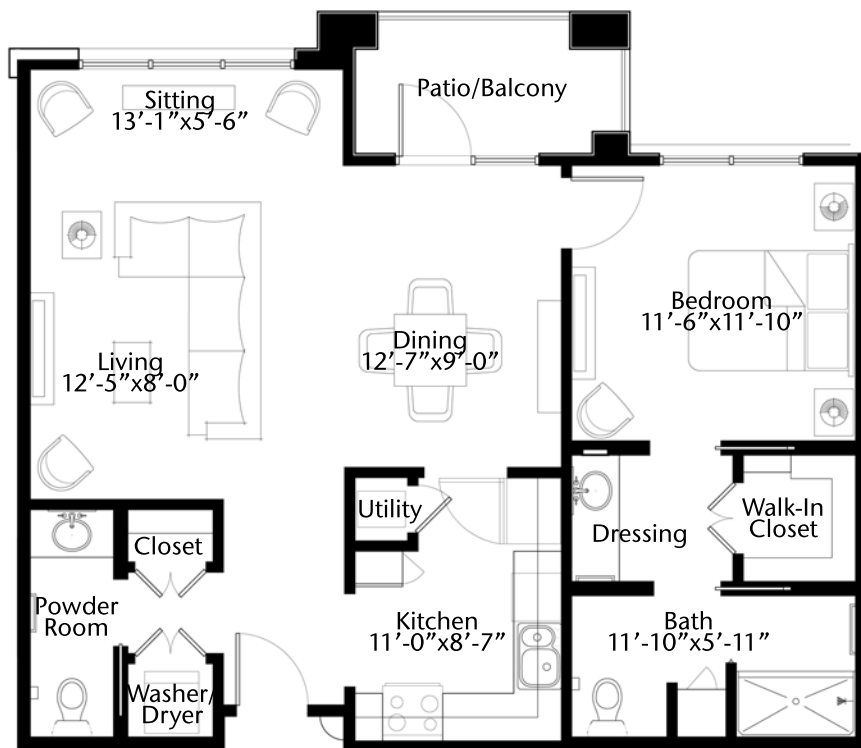

The Gruene

713 square feet

1 Bedroom, 1 Bath

The Comal

813 square feet

1 Bedroom, 1 1/2 Bath

The Medina

923 square feet

Deluxe 1 Bedroom, 1 1/2 Bath

The Llano

985 square feet

1 Bedroom, 1 1/2 Bath With Flex Room

The Frio

1,034 square feet

2 Bedroom, 2 Bath

The San Antonio

1,163 square feet

1 Bedroom Corner Apartment With Den

The Guadalupe

1,201 square feet

2 Bedroom, 2 Bath Corner Apartment

The Nueces

1,321 square feet

2 Bedroom, 2 Bath With Flex Room

The Colorado

1,849 square feet

Premier 2 Bedroom, 2 1/2 Bath With Den

Information Center • 265 Landa Street • New Braunfels, TX 78130 • (830) 625-1324

www.EdenHill.org